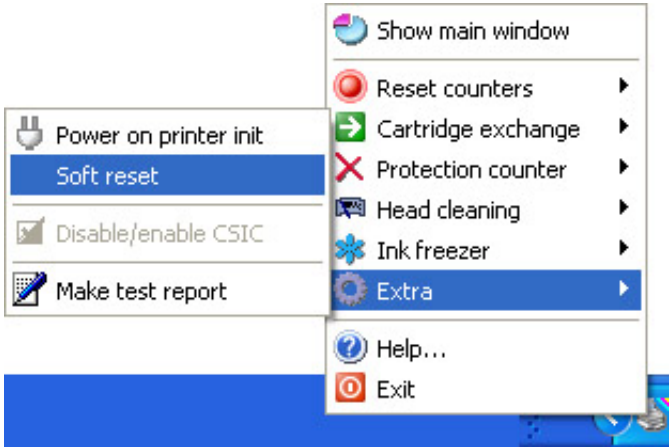

[Epson Ssc Service Utility For Mac](#)

[Epson Ssc Service Utility For Mac](#)

This is not so! Please mention your rights under the Sale of Goods Act and Consumer Protection Directives of the European Union, which allow the customer to have an electronic / mechanical item repaired or replaced if faulty / not serviceable respectively, within 1 year of date of purchase, standard.

1. [epson service utility program download](#)
2. [epson service utility download](#)
3. [ssc service utility for epson 1130 free download](#)

We have some new ones here for the SX410 & SX415 (TX410 & TX415) and R265 / R285 / R360 / RX560, to download and for information, see below.. Please only use any programs on this page at your own risk Do not contact us for help this is a free service and all the information you need or we can give, is on this page somewhere.. You are now ready to continue printing as normal as if your printer is brand new.. Standard Reset If your printer is giving warnings that your printer is due maintenance, this usually means that the printer has counted the prints it has carried out and reached a predefined limit, the only requirement now is to reset the counter which will then release your printer hardware and start counting your prints from zero once more.. This will reset your printer and stop the lock out If both lights are still flashing or there are any other problems see additional information below and then return here to continue.