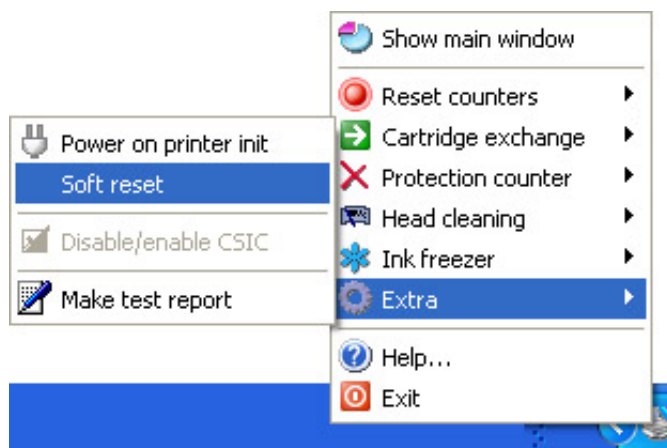

epson service utility program download

epson service utility program download, epson service utility, epson service utility download, ssc service utility for epson printers windows 10, ssc service utility for epson 1130 free download, ssc service utility for epson 1120, epson printer service utility, epson ssc service utility 4.40 download, epson 1800 ssc service utility, ssc service utility epson wf 2510, epson ssc service utility mac download, epson printer service utility 2, epson ssc service utility privileged instruction, epson ssc service utility windows 7 download, epson 1805 service utility, epson r230 service utility

Unfortunately, printers don't have the extra facility of 'error message clearing' and may keep showing the same error from that point on unless the printer 'firmware' is reset in some way.. Now you can start again from the top Ssc Service Utility Program If there are any further problems.. At this point a variety of events could take place, such as the printer software may have switched to offline, the printer buffer could be holding unprinted tasks and many other hardware and communication blocks, which may still stop you continuing with normal use of your printer.

epson service utility download

One such useful tool is 'Soft Reset', this will reset anything in the printer 'buffer' (storage area) and the built in software (firmware).. Remember that Epson dealers will always try to blame the use of compatible cartridges for any fault with the printer so it may be advisable to buy an Epson brand cartridge of the same colour as the failing colour port or if you are a confident person, instruct the dealer or store to repair or replace your printer with the full backing of the law that allows you to use any brand of cartridge manufactured to suit your printer.. No responsibility will be taken by The Ink Store for any problems